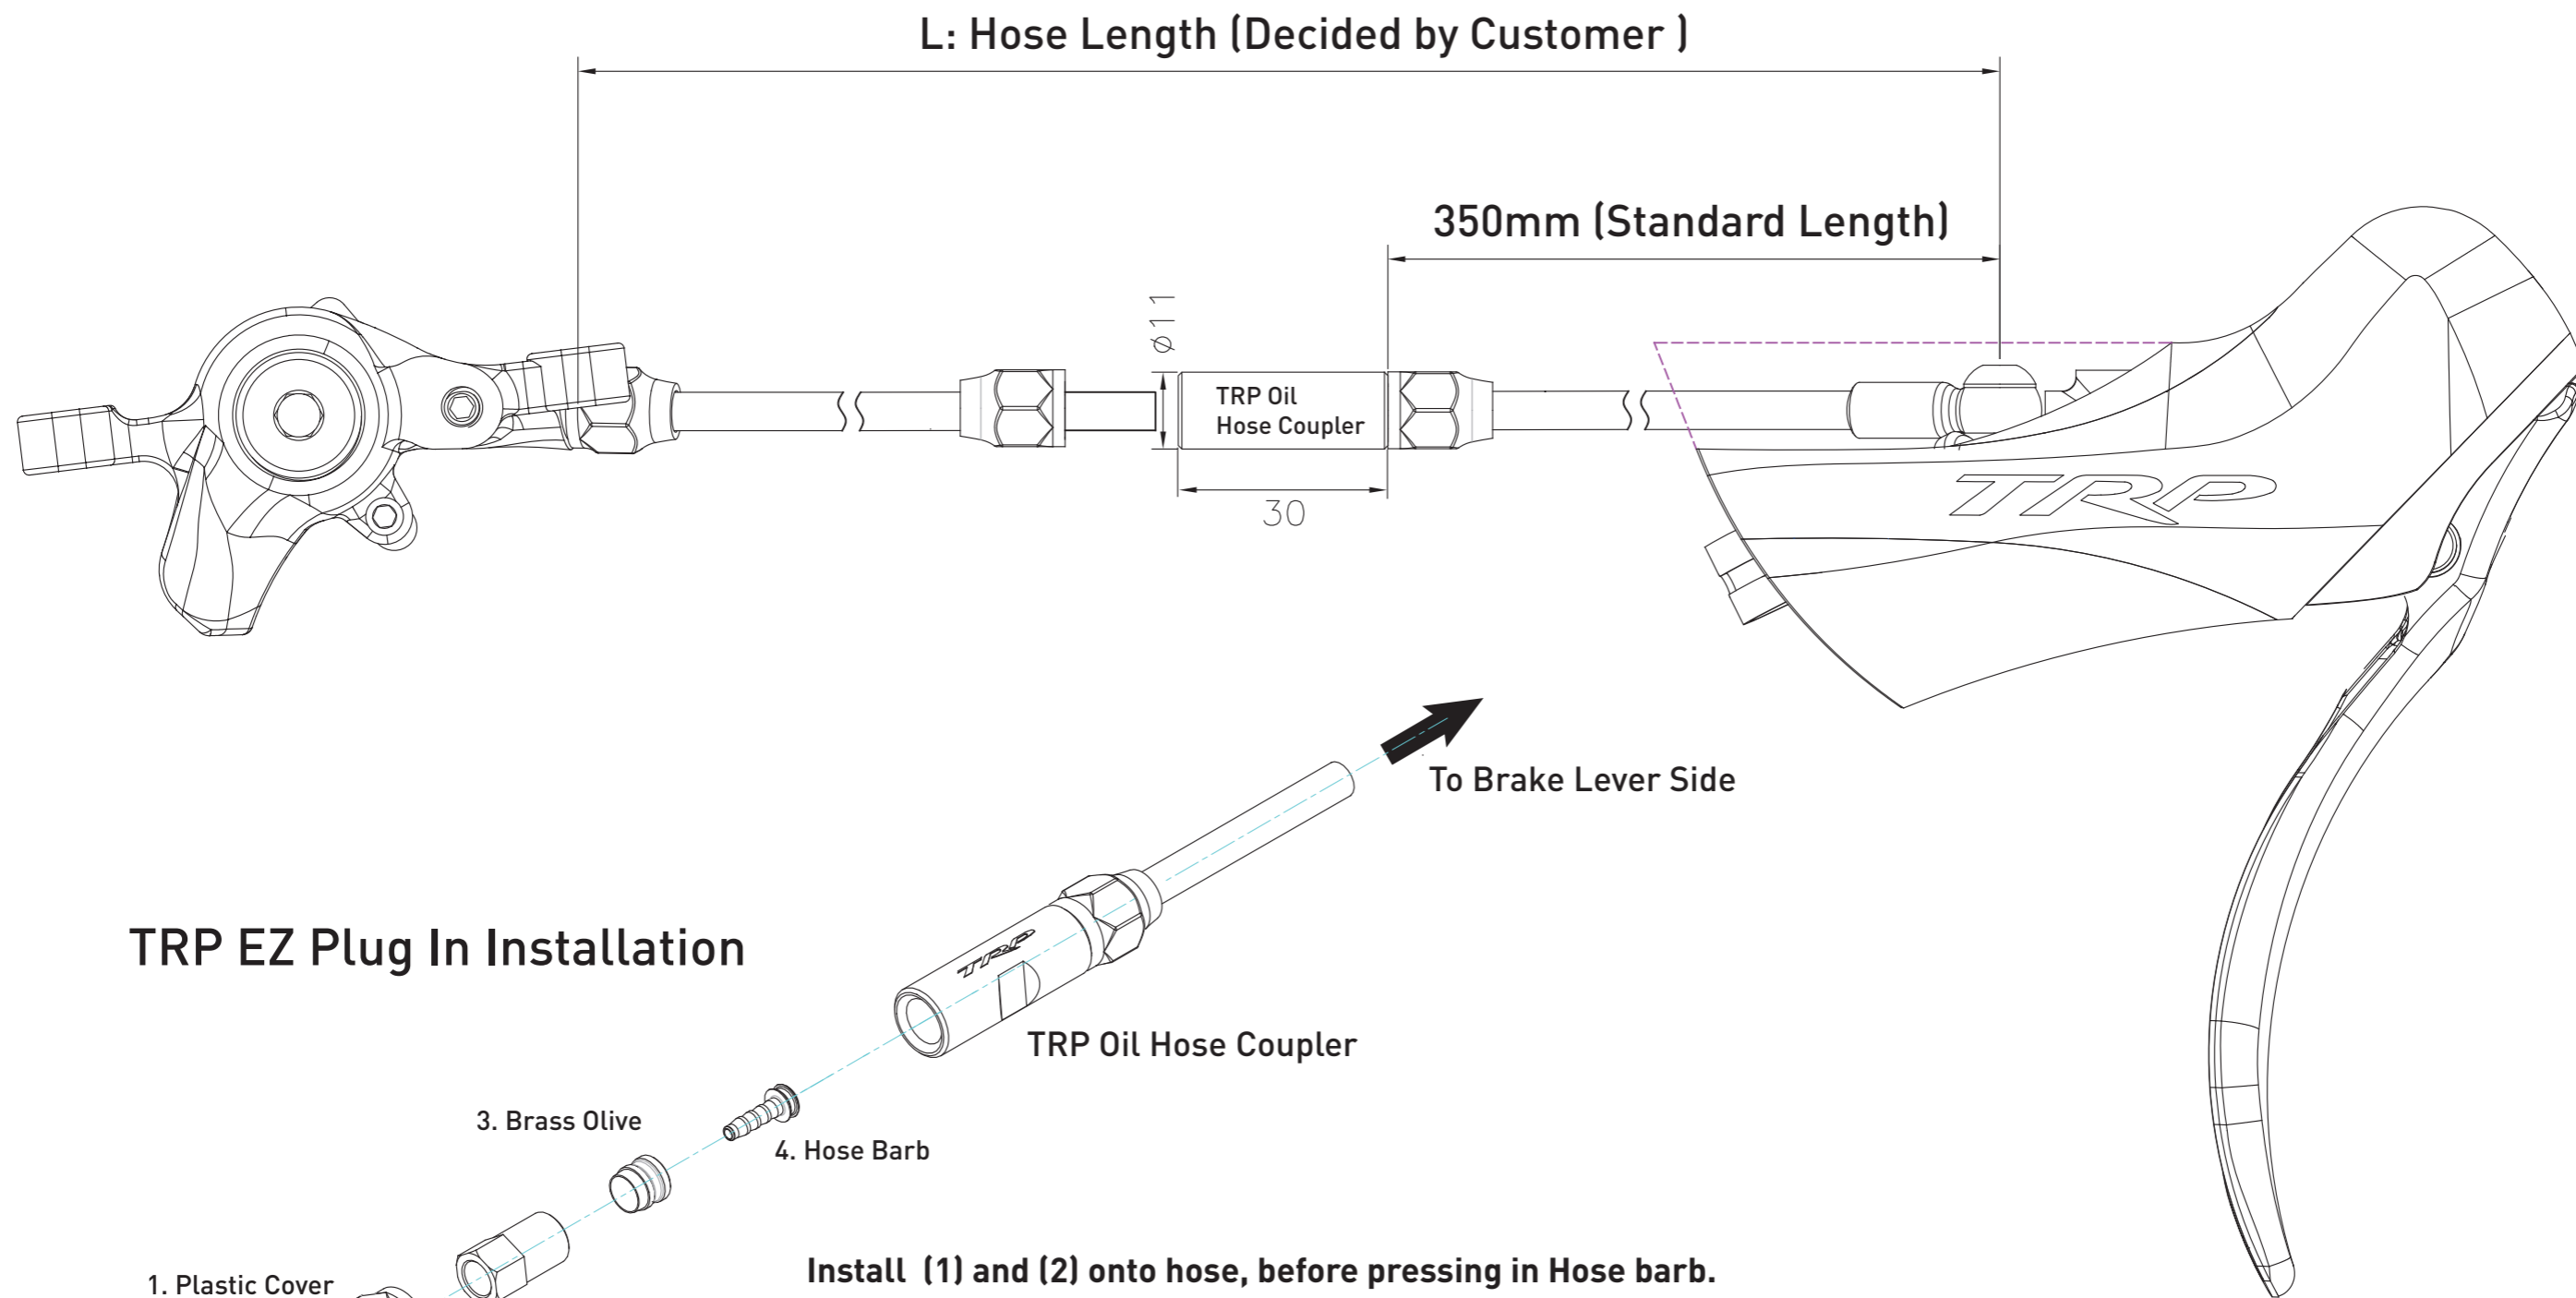

TRP Hylex Series Hydraulic Disc Brakes Oil Hose Installation Drawing (Rev 1.0 21-05-2020)

HD-C800 HD-C801 HD-C810 HD-C811

TRP EZ Plug In Installation